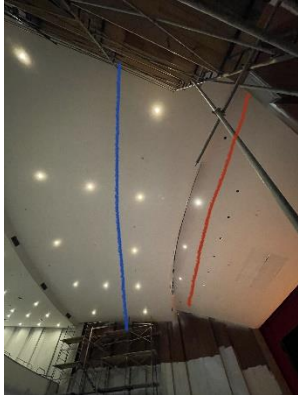

Plainfield High School – FOH Rigging Recommendation

Red and blue lines are the locations of where the I-Beams are in the ceiling. The Red line is too close to the stage and not an optimal lighting position. The blue is where we need to go. From that beam it is 39' - 3" to the proscenium wall above the ceiling. From center stage to that location it is 58'. From the proscenium wall onstage 46'.

For the preferred new position we identified from the I-Beam to the ceiling, cable supports. These supports would have to be removed from the beam and transferred to another location or removed entirely if it is deemed safe. This is a request from North East Stage.

We also noticed the walking planks throughout to the preferred I-Beam making access to it much easier on both sides of the ceiling.