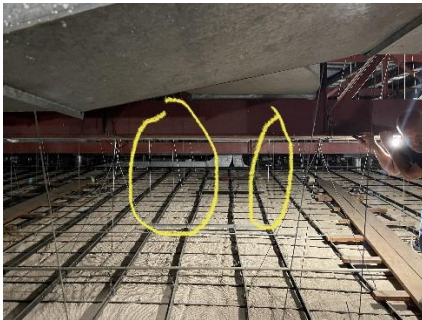

Plainfield High School – FOH Rigging Recommendation

Red and blue lines are the locations of where the I-Beams are in the ceiling. The Red line is too close to the stage and not an optimal lighting position. The blue is where we need to go. From that beam it is 39' - 3" to the proscenium wall above the ceiling. From center stage to that location it is 58'. From the proscenium wall onstage 46'.

For the preferred new position we identified from the I-Beam to the ceiling, cable supports. These supports would have to be removed from the beam and transferred to another location or removed entirely if it is deemed safe. This is a request from North East Stage.

We also noticed the walking planks throughout to the preferred I-Beam making access to it much easier on both sides of the ceiling.