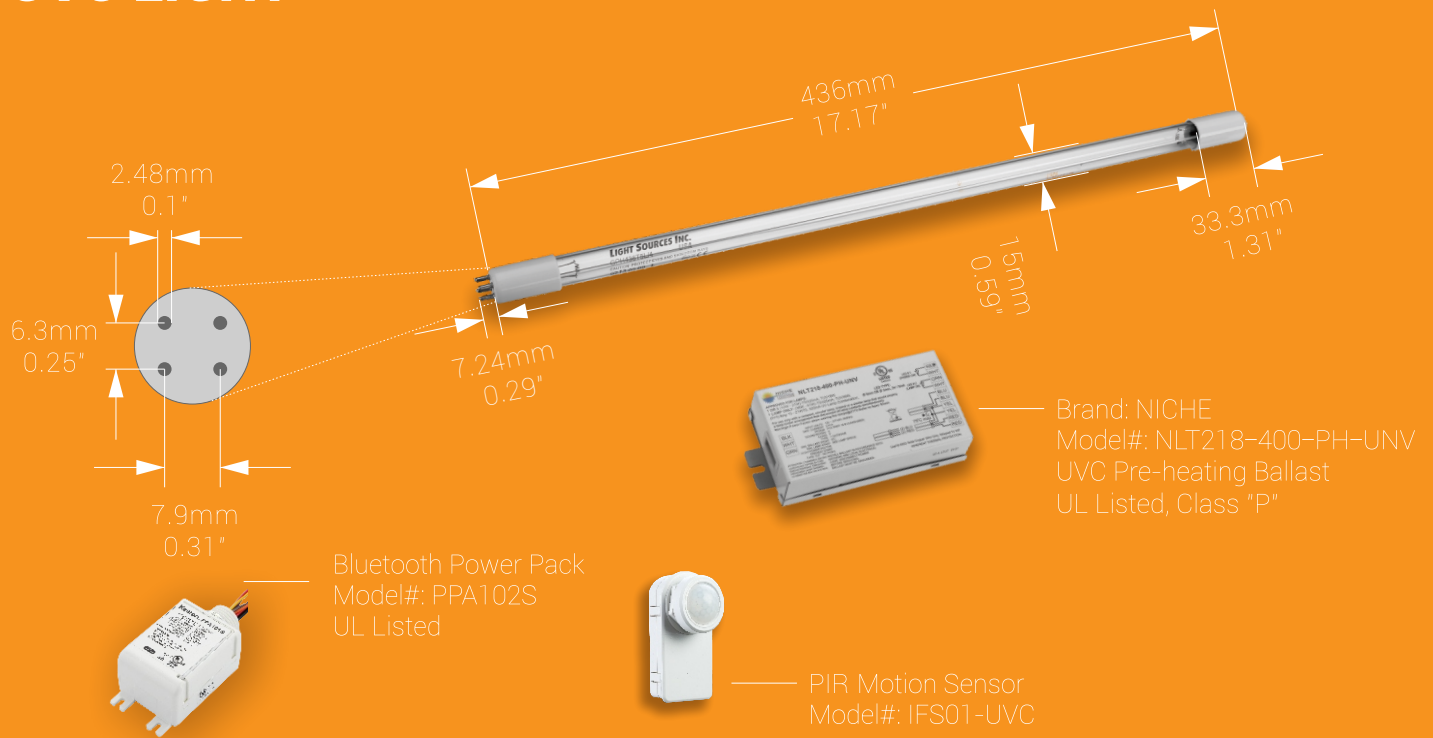

COMMERCIAL GERMICIDAL UVC LIGHT

PURE **uvc**